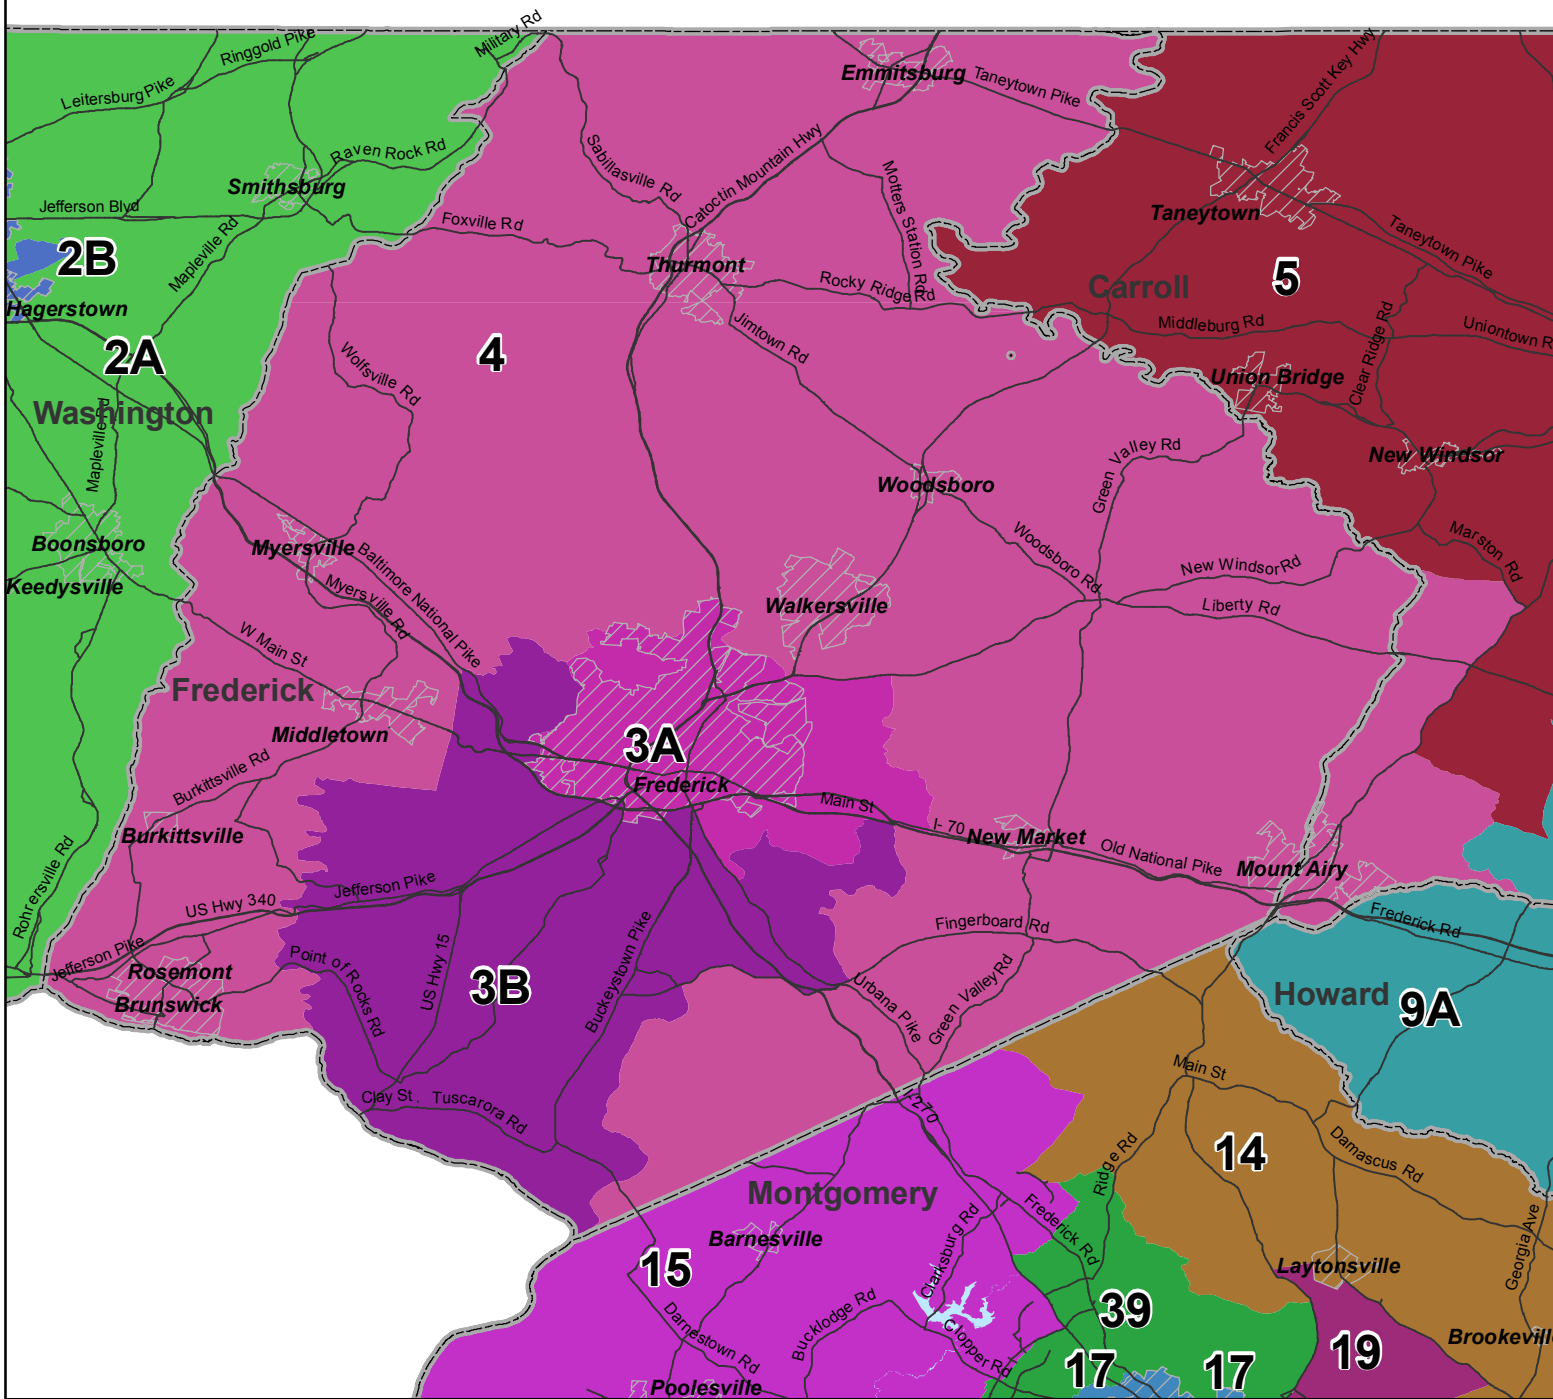

Maryland
 2012 Legislative Districts
 SJR 1/HJR 1
 February 24, 2012
 District 4

-  Municipality
-  County

Locator Map