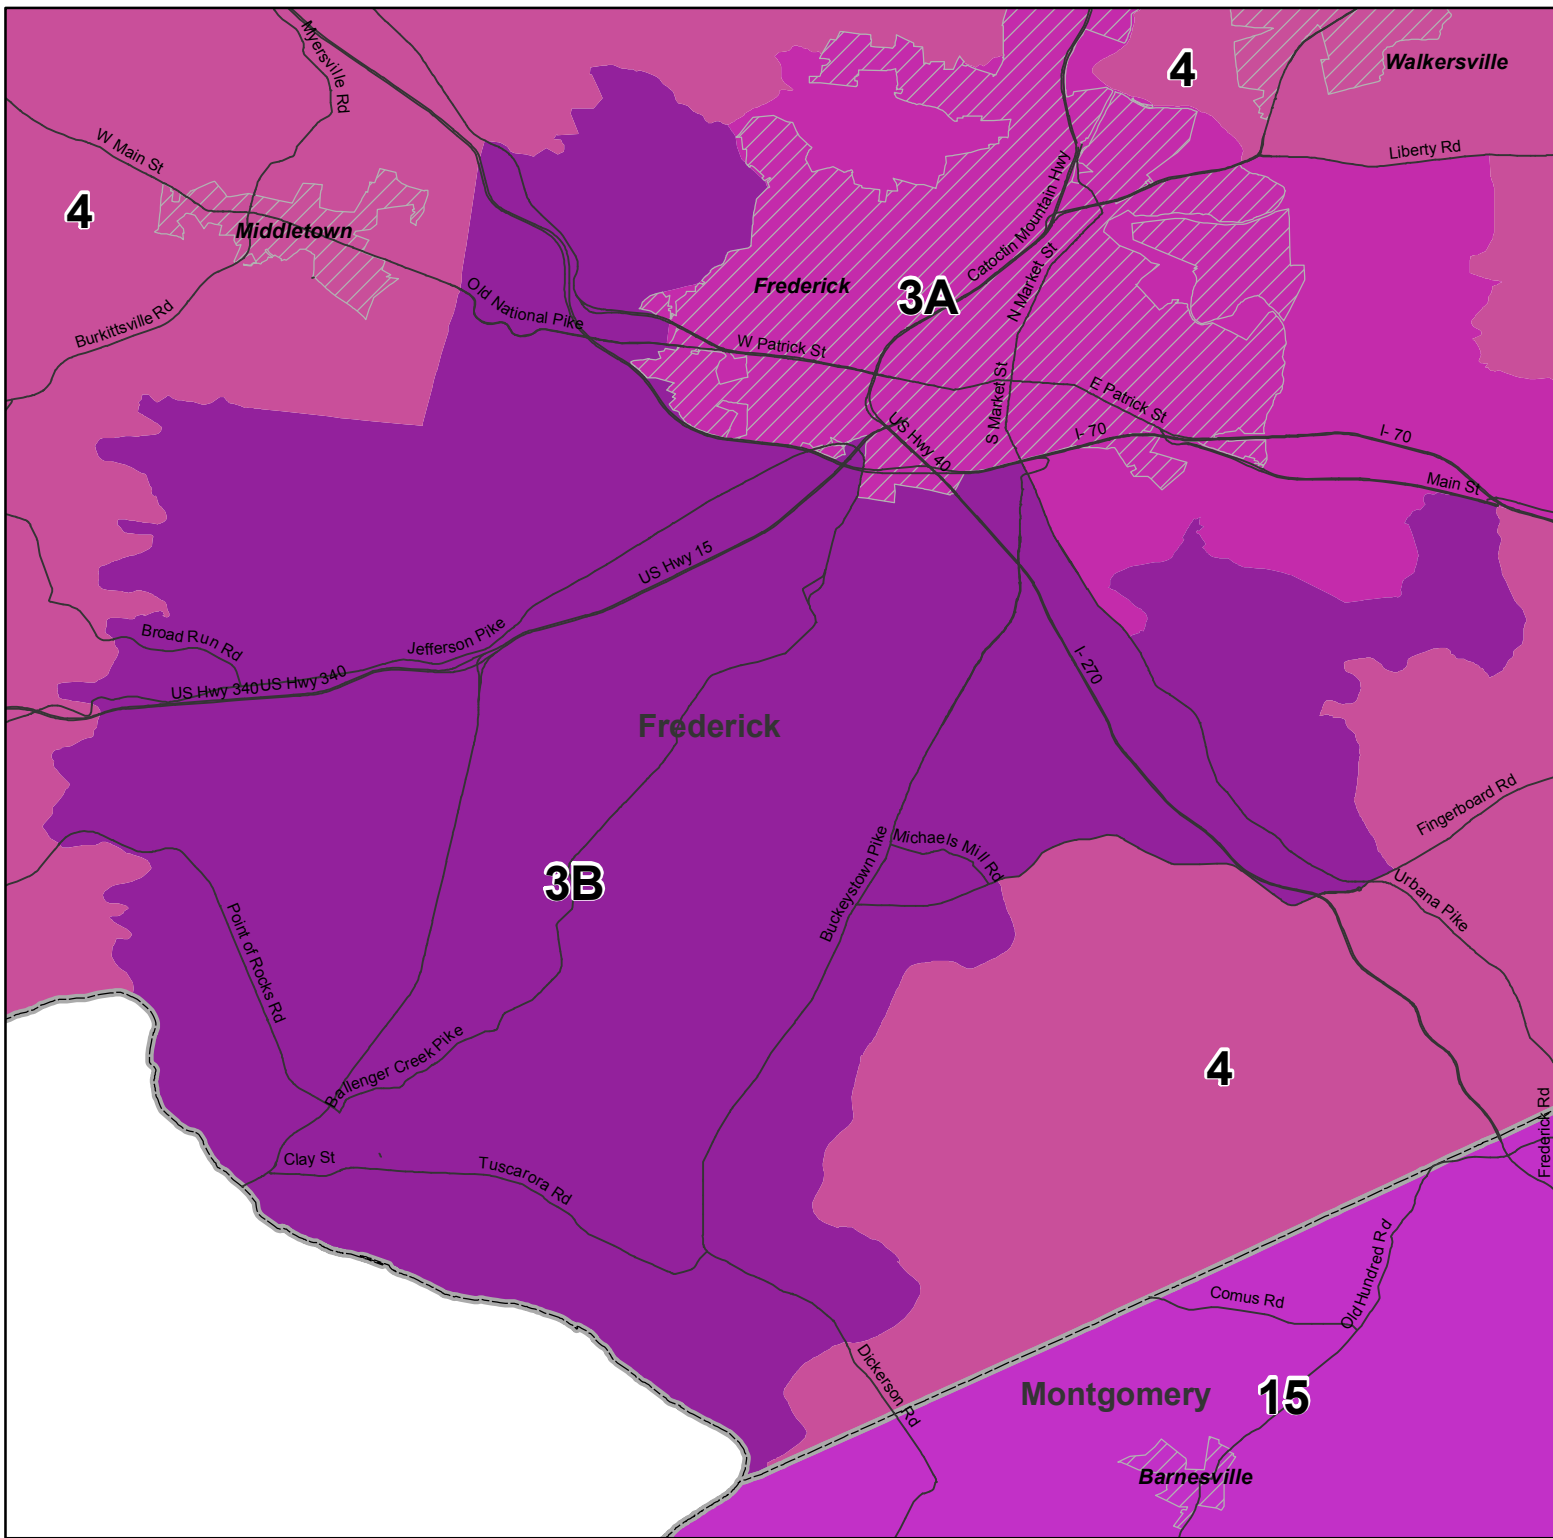

Maryland
2012 Legislative Districts
SJR 1/HJR 1
February 24, 2012
District 3B

-  Municipality
-  County

Locator Map