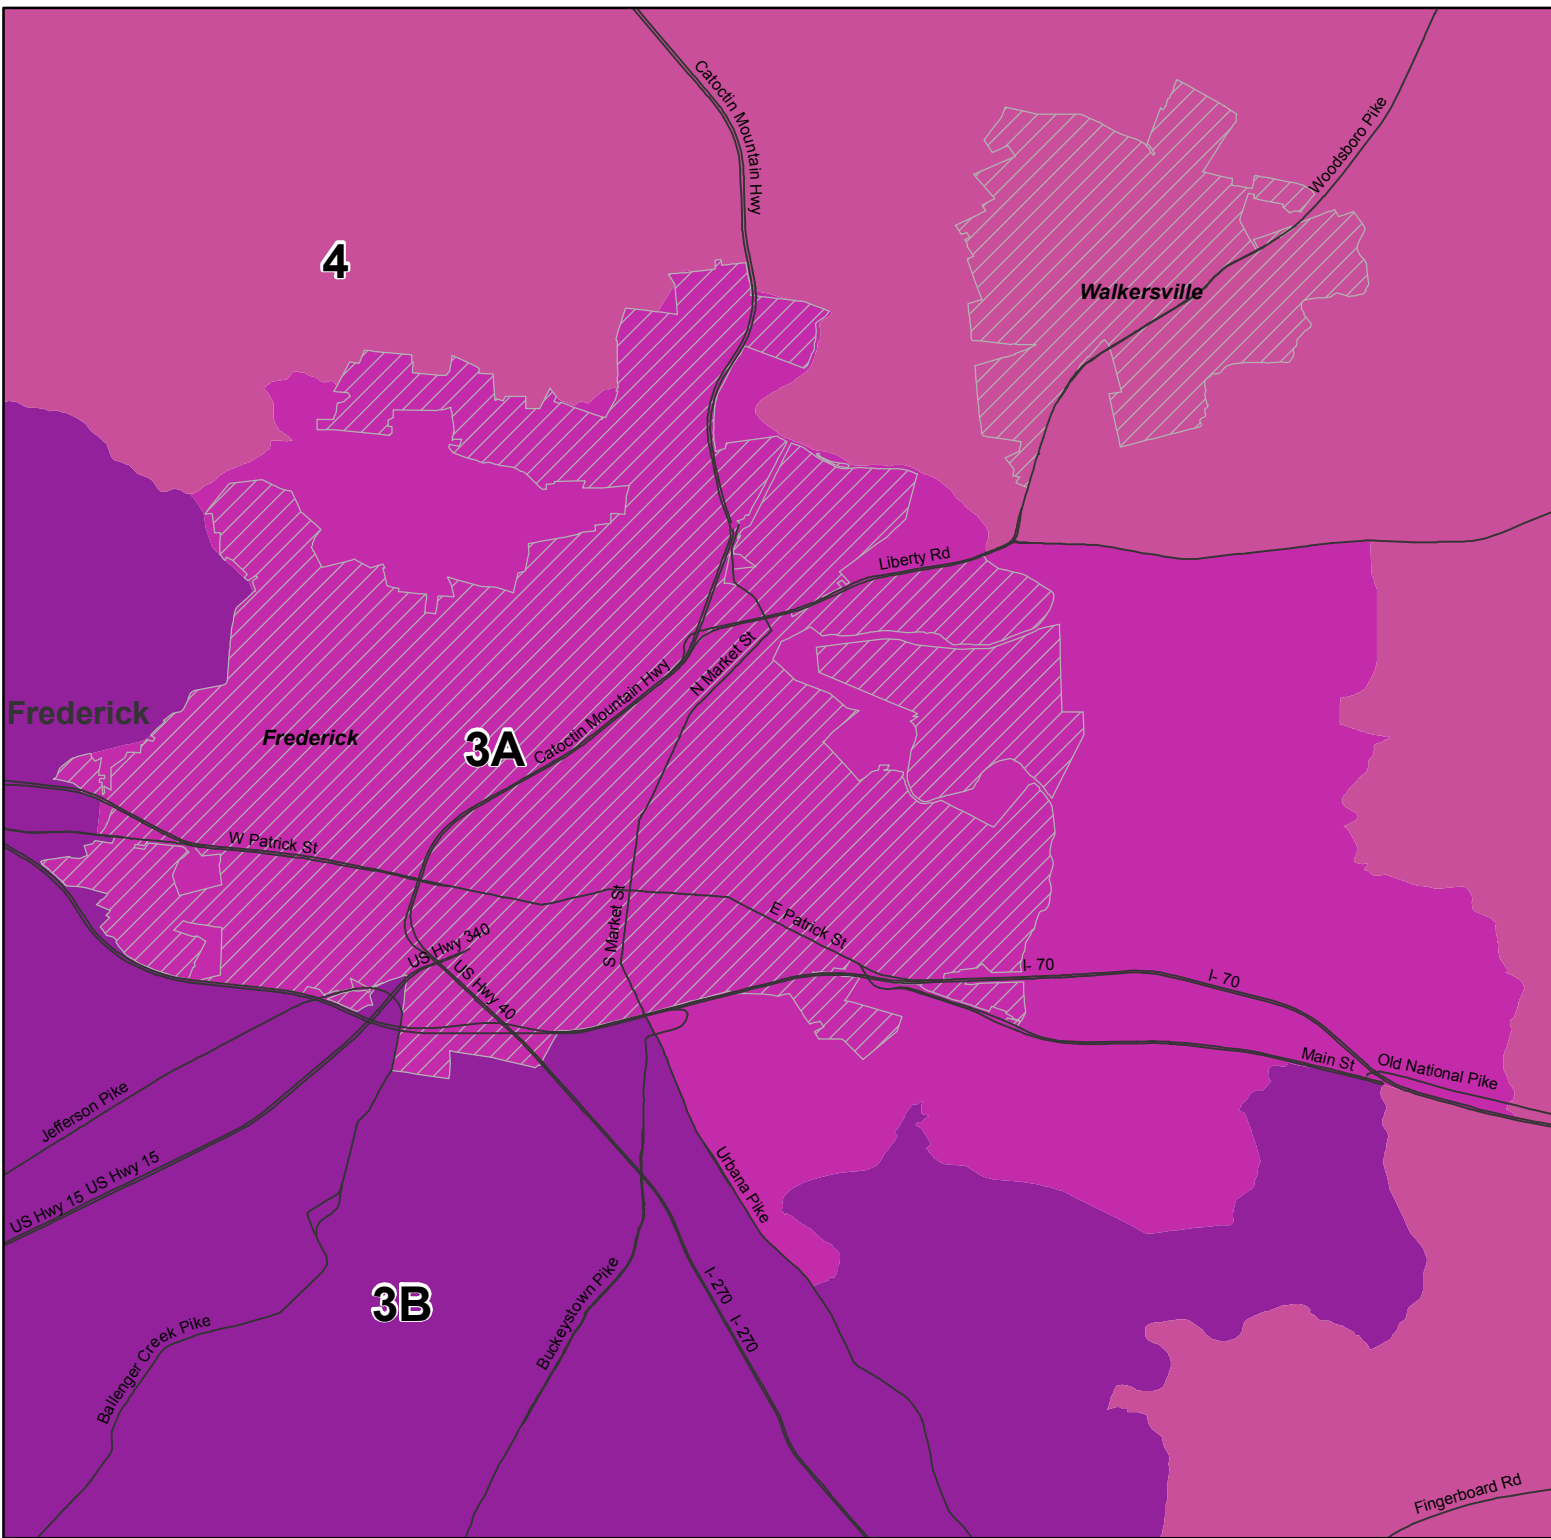

Maryland  
2012 Legislative Districts  
SJR 1/HJR 1  
February 24, 2012  
District 3A

-  Municipality
-  County

Locator Map